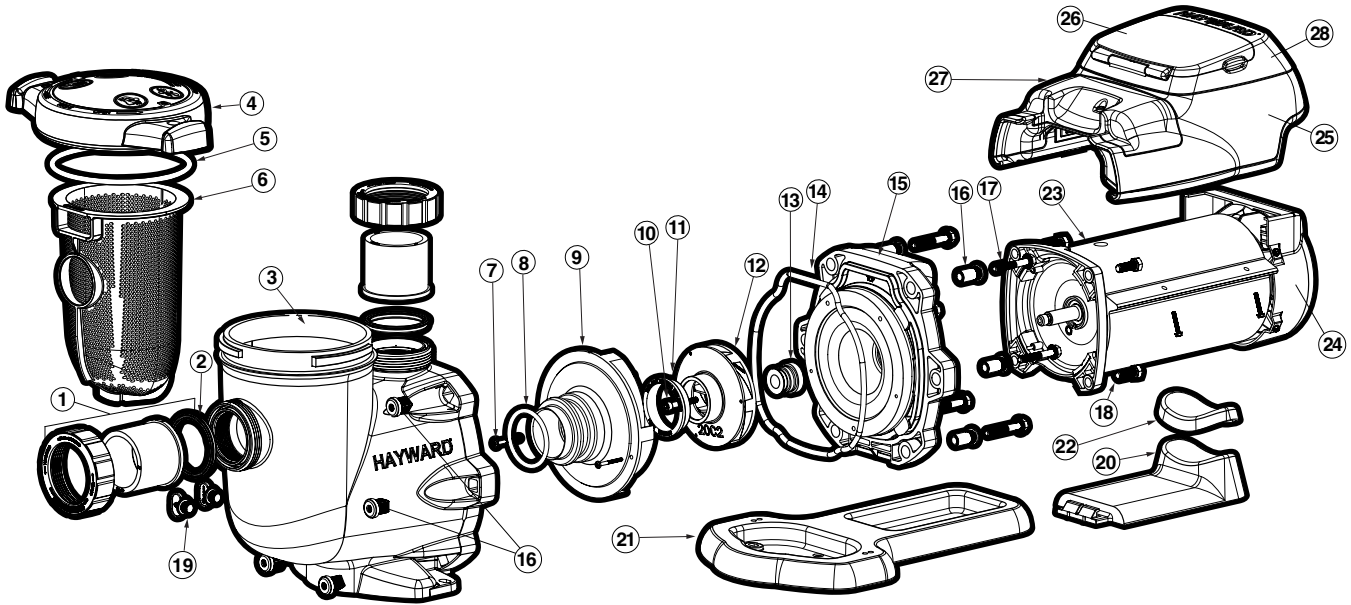

## SP3400VSP PUMP SERIES REPLACEMENT PARTS

Parts for Pump Models: SP3400VSP, SP3400VSPVR

Ref. No.	Part No.	Description	Ctn. Qty.
1	SPX3200UNKIT	Union Connector Kit (Includes Union Nut, Union Connector, Union Gasket – 2 ea.)	1
2	SPX3200UG	Union Gasket	10
3	SPX3200A	Pump Strainer Housing, 2" x 2 1/2" with Drain Plugs, Threaded Style	1
4	SPX3200DLS	Strainer Cover Kit (Includes Strainer Cover, Lock Ring, O-Ring)	10
5	SPX3200DLSB	Strainer Cover Kit (Biguanide Sanitizer Applications Only; <b>NOT</b> Pressure Testable)	10
5	SPX3200S	Strainer Cover O-Ring	10
6	SPX3200M	Strainer Basket	2
7	SPX3200Z8	Diffuser Screw	50
8	SPX4000Z1	Diffuser O-Ring	10
9	SPX3200B3	Diffuser	5
10	SPX3200Z1	Impeller Screw	50
11	SPX3021R	Impeller Ring	50
12	SPX3220C	Impeller with Impeller Screw	10
13	SPX3200SA	Shaft Seal Assembly	10
14	SPX3200T	Housing O-Ring	10
15	SPX3200E	Seal Plate	5
16	SPX3200Z211	Housing Insert/Seal Plate Spacer Kit	50
17	SPX3200Z3	Housing Bolt	50
18	SPX3200Z5PAK4	Motor Bolt Kit	50
19	SPX4000FG	Drain Plug with O-Ring	10
20	SPX3200GA	Bracket, Motor Support	5
21	SPX3200WF	Riser Base Aligns with Pentair® WhisperFlo® Ports	1
21	SPX3200SR	Riser Base Aligns with Sta-Rite® Max-E-Pro™, Max-E-Glas®, Dura-Glas® and Dura-Glass II® Ports	1
22	SPX3200Q	Adapter-Motor Support	100
23	SPX3400Z1ECM	Motor Assembly	1
24	SPX3400FAN	Motor Fan Shroud	5
25	SPX3400DR	Motor Drive (Includes Digital Control Interface)	1
25	SPX3400DRVR	Motor Drive, SVRS (Includes Digital Control Interface)	1
26	SPX3400DR4	Motor Drive Display Cover	5
27	SPX3400DR2	Motor Drive Wiring Cover	5
28	SPX3400LCD	Digital Control Interface Assembly	5
—	SPX3400DRKIT	Wall Mount Kit for Digital Control Interface	5
—	SPXHKIT100	H-KIT Quick Pump Repair for TriStar (Includes items 5, 8, 13, 14 and Jack's Lube)	10